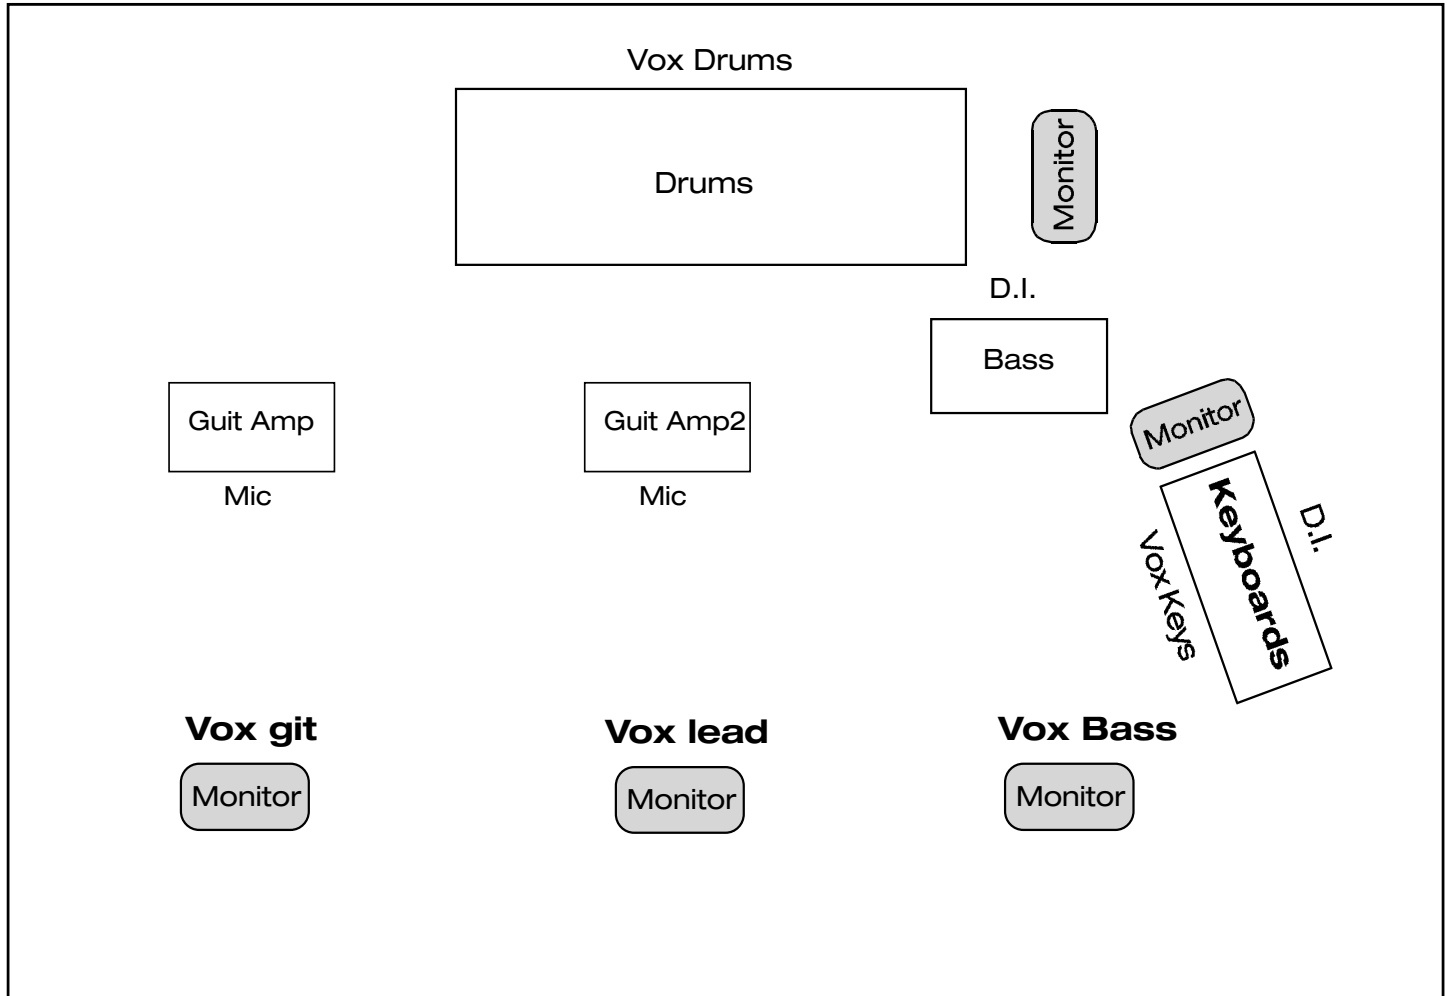

# 77 Sunset Strip - Stage Map & Technical Rider

**Drums** Bass drum (1 AKG D112 or equiv.)  
 Snare drum (1 SHURE SM 57 or equiv.)  
 Hihats (1 kondenser microphone)  
 2 Toms ( 2 dynamic microphones)  
 2 Crash cymbals (2 overhead-condenser microphones)  
 1 Ride cymbal  
 Electronics - 2x DI

**Bass** Direct Out  
**Guitars** 2 Shure SM 57 or equiv

**Keyboards** 4x D.I

**5 Vocals** SHURE SM 58 or equiv

**Kontakt:** Helmut Schartlmüller +4369912294520